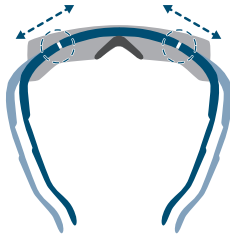

**Universal fit** for both men and women

**SN-770**

**Features**

**Triple-Function Frame — Fit the Way You Want**

**1 Adjustable Frame Width**

Three-step adjustment to fit various face widths.

**2 Flexible Frame Design**

Only the frame moves to provide a soft and comfortable fit.

**3 Adjustable Temple Angle**

Five-step adjustable temple angle for optimal positioning.

**Additional Comfort and Safety Functions**

Skin-Friendly non-slip rubber for secure and gentle fit

Soft nose cushion & soft frame cushion

PET-AF lenses with scratch-resistant hard coating and anti-fog treatment

**SN-770**

Over glasses type safety glasses

JIS Standard Product

MADE IN JAPAN

W157×H57×D159 (mm) 54g

Frame material/Plastic

Lens/PET-AF (Both sides hard coating & anti-fog)