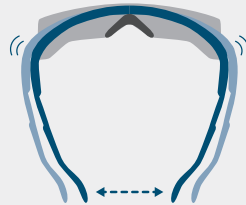

**Universal fit** for both men and women

**SN-770**

**Features**

**Triple-Function Frame — Fit the Way You Want**

**1 Adjustable Frame Width**

Three-step adjustment to fit various face widths.

**2 Flexible Frame Design**

Only the frame moves to provide a soft and comfortable fit.

**3 Adjustable Temple Angle**

Five-step adjustable temple angle for optimal positioning.

**Additional Comfort and Safety Functions**

Skin-Friendly non-slip rubber for secure and gentle fit

Soft nose cushion & soft frame cushion

PET-AF lenses with scratch-resistant hard coating and anti-fog treatment

**SN-770**

Over glasses type safety glasses

JIS Standard Product

MADE IN JAPAN

W157×H57×D159 (mm) 54g

Frame material/Plastic

Lens/PET-AF (Both sides hard coating & anti-fog)